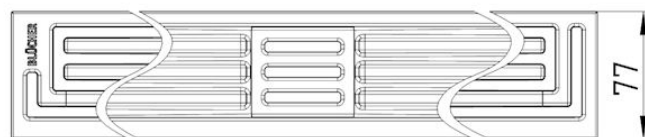

184.070.000.10 SHOWER CHANNEL ART DECO 700

- For use with Art Deco accessories for membranes
- For installation along wall
- Floor: concrete and tiled
- Frame: rectangular
- Stainless steel: AISI304/EN1.4301

Product Codes

EAN: 5705499140262
VVS Number: 155095007
RSK Number: 7129871

Specification

Field of Application: Domestic
Floor: Concrete / Tiled
Load Class EN1253: K3
Material: AISI 304
Material (EN): EN 1.4301
Membrane Type: Liquid Membrane
Outlet Box: No
Outlet Direction: Vertical
Outlet Placement: Center
Shape: Rectangular
Size (mm): 75x700
Weight (kg): 0,46

Approvals

AUS - HACCP Region 1
DK - TGA 2020/003

TGA

EU - HACCP Region 4

SE - RI.SE C900215 2020 Art Deco

SE - RI.SE C900552 2022

BLÜCHER®